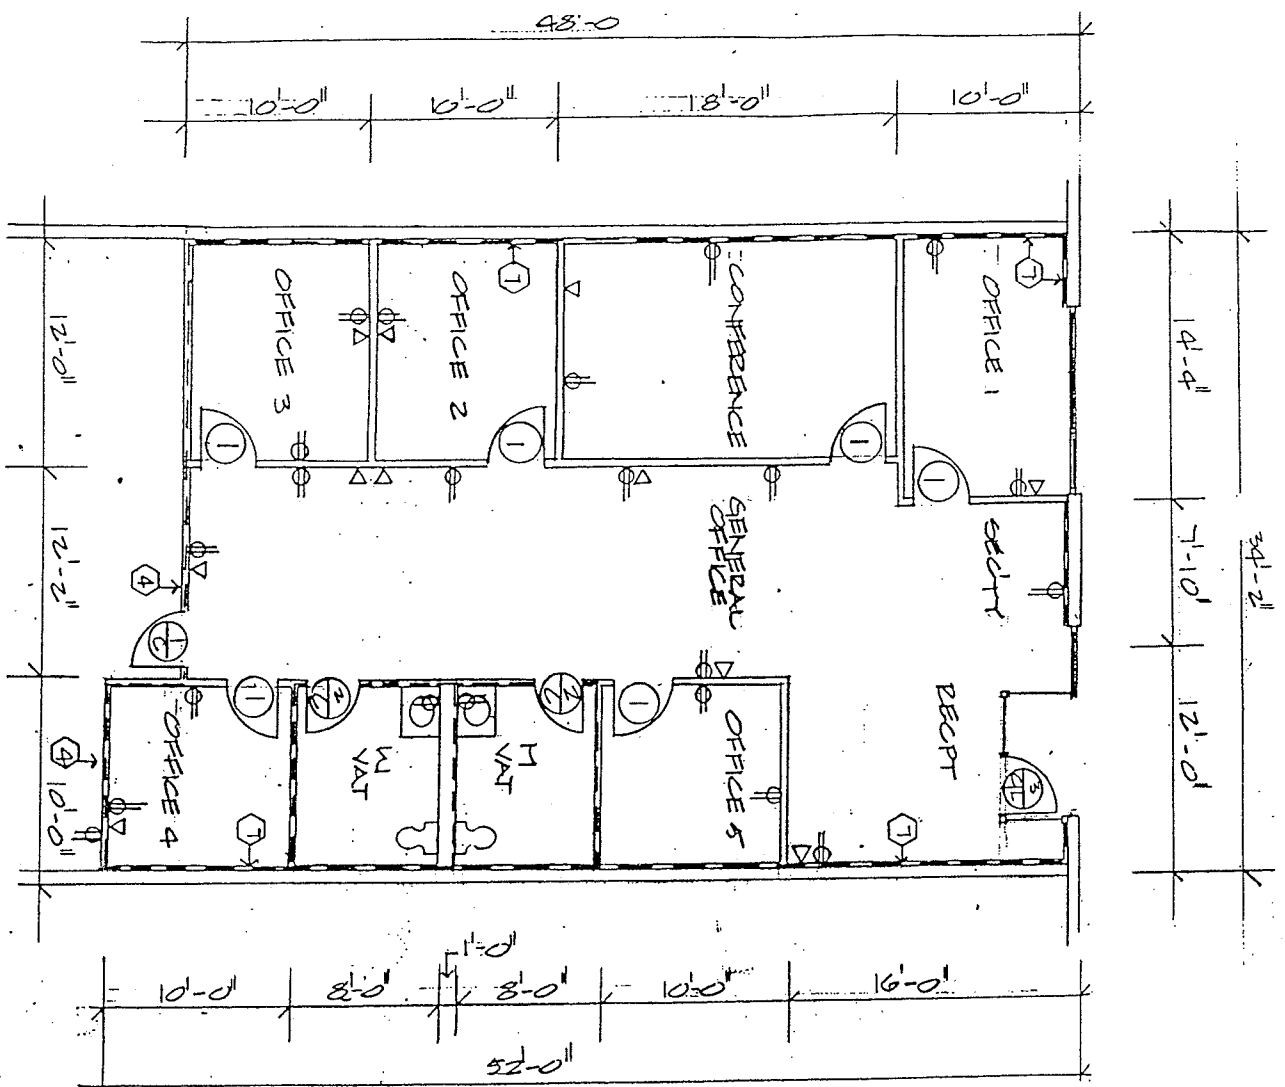

PINEWAY SERVICE CENTER
 4544 South Pinemont, Suite 202
 Houston, Texas 77041

Square Footages:	
Office Area	1,680
Whse. Area	2,079
Total	3,759

Contact: **KIT DOLAN**
 Proterra Properties Inc. 713-462-7888

OFFICE PLAN
 SCALE = 1/8" = 1'-0"